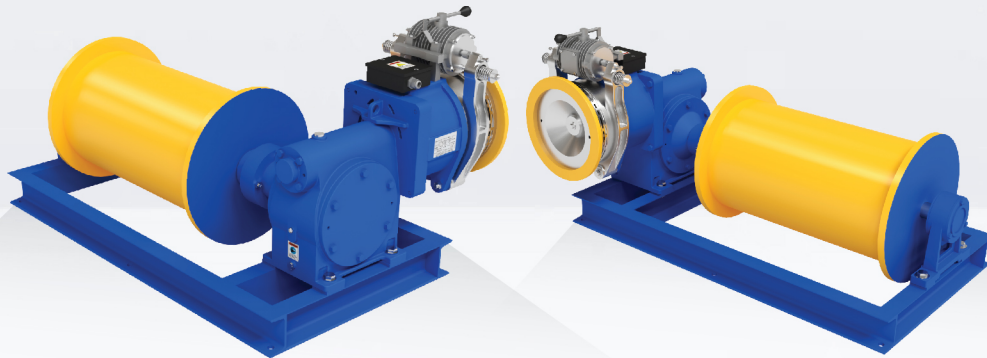

VARSHA

SINCE - 1995

DUMBWAITER SERIES

450KG TO 1000KG

www.varshaindustries.com